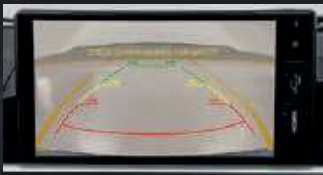

# DRIVABILITY

9" DISPLAY AUDIO WITH REVERSE CAMERA

7" TFT MULTI-INFO DISPLAY

DIGITAL AIR CONDITIONER CONTROLLER

SWITCH CONTROL AND POWER MODE DRIVE

SEMI BUCKET SEAT WITH SEMI-LEATHER AND STITCHING

D-CVT TRANSMISSION