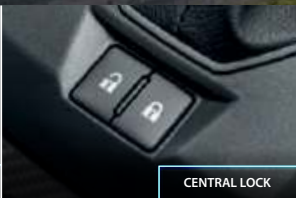

# CONVENIENCE

KEY-FREE ENTRY

RETRACTABLE SIDE MIRRORS

PUSH START/STOP BUTTON

CENTRAL LOCK

265L LUGGAGE SPACE CAPACITY

Specifications are based on AV variant only